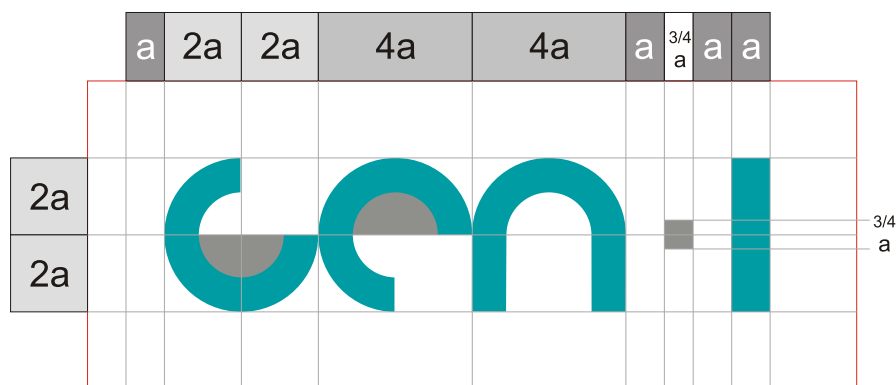

ZAVOD ZA
AUDIOVIZUALNO
KONFEKCIJO
KRŠKO

GEN-I

*Rdeča obroba označuje polje znotraj katerega je prepovedano postavljati grafične ali tipografske elemente.

The logo consists of the lowercase letters 'cen' in a teal color, followed by a hyphen and the number '1'. The letters 'c' and 'e' have a grey semi-circle cutout on their left side. The 'n' has a grey semi-circle cutout on its top-left side. The hyphen and the number '1' are solid teal.

PANTONE 877 C (0c/0m/0y/40k CMYK, 143r/143g/140b RGB)

PANTONE 320 C (100c/0m/30y/6k CMYK, 0r/156g/163b RGB)

cen-1

Gen-1

INVERZNA IZVEDBA

PANTONE 877 C (0c/0m/0y/40k CMYK, 143r/143g/140b RGB)

PANTONE 320 C (100c/0m/30y/6k CMYK, 0r/156g/163b RGB)